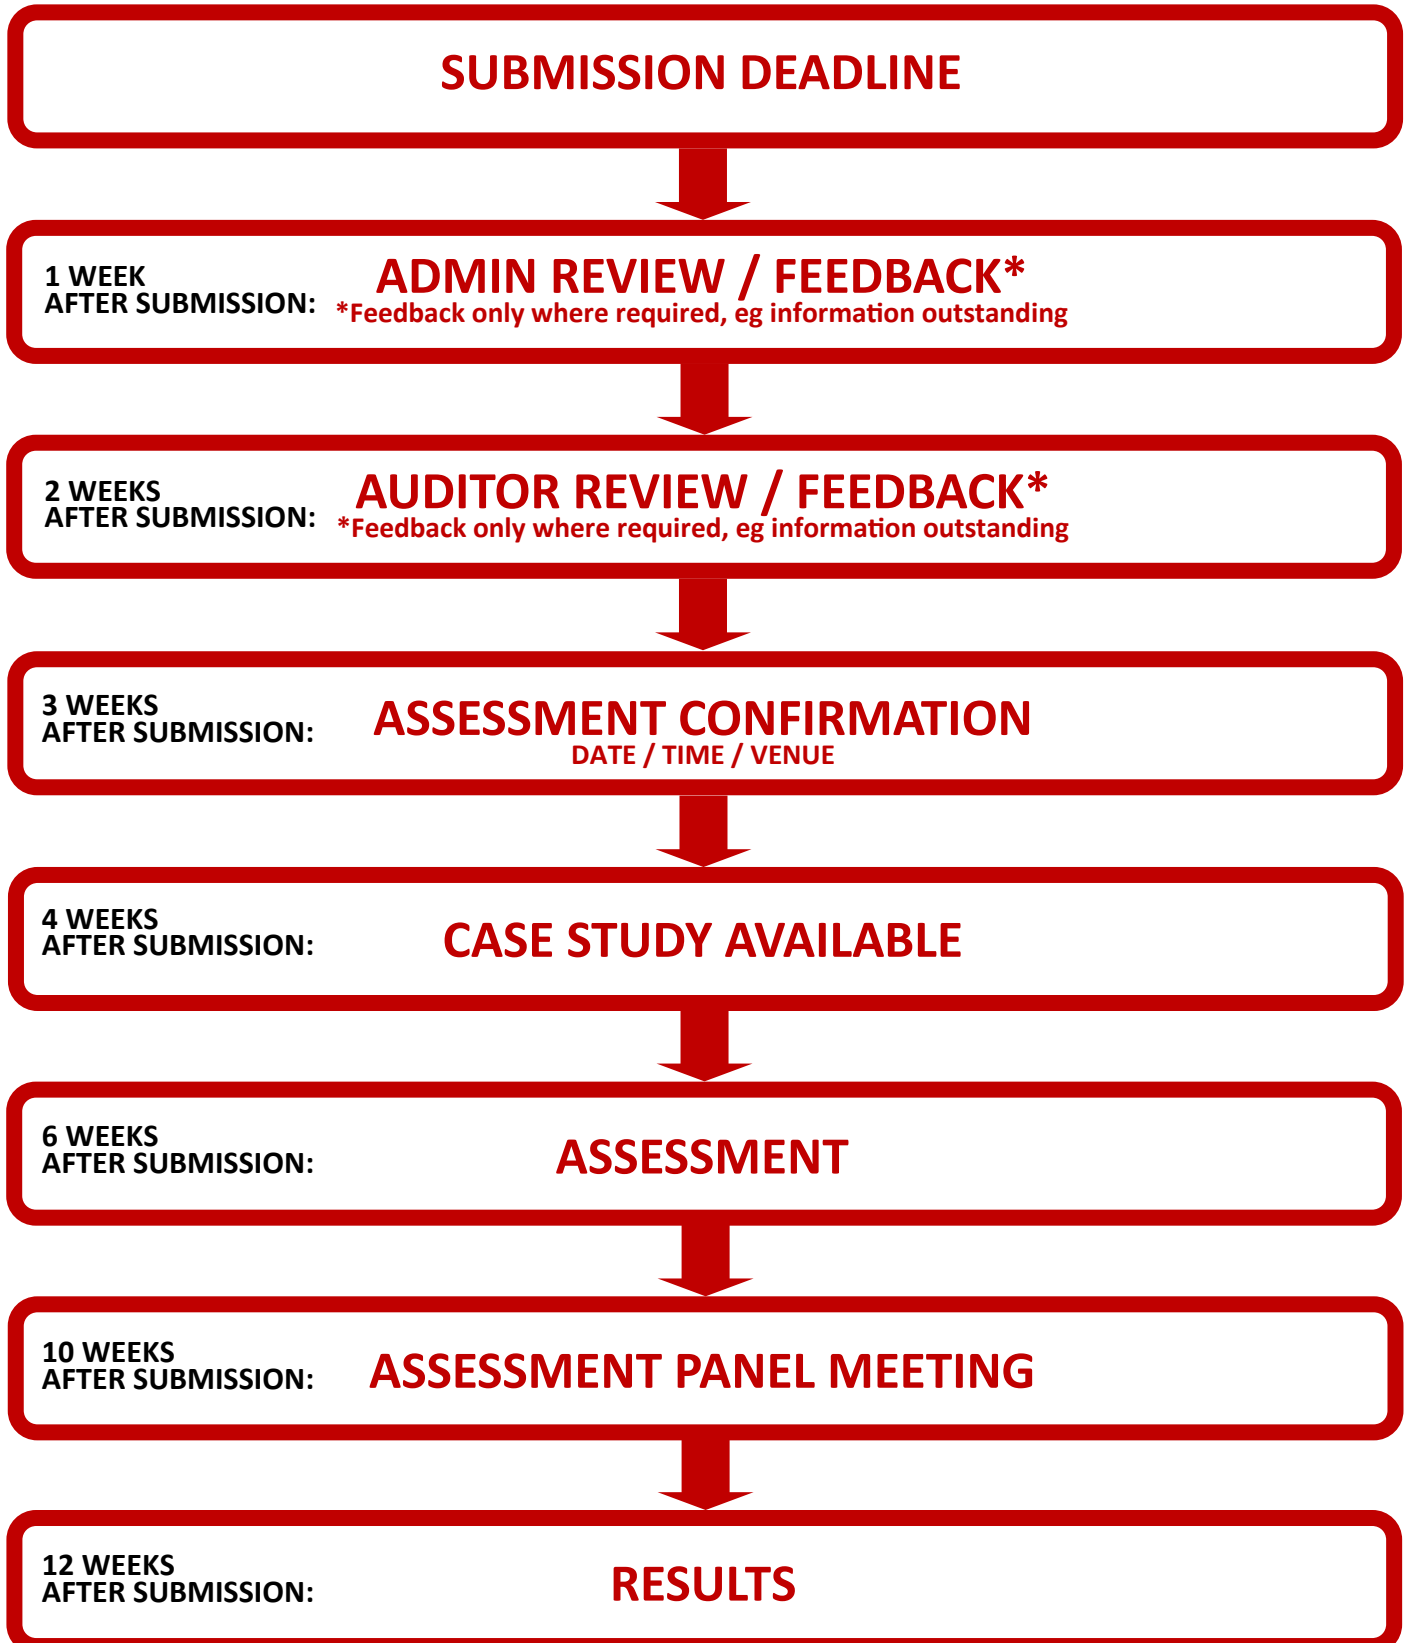

# LATER LIFE ADVISER ACCREDITATION PROCESS TIMESCALE

This shows the approximate timings for the accreditation process, after you have submitted your application. When booking your assessment you will be able to see the related submission date and results date for that assessment.

Please note that these timings may vary slightly per assessment round.